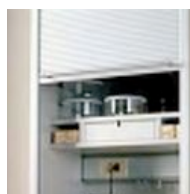

Pensile con serrandina appoggio top

Wall unit with roller door sits on the
worktop