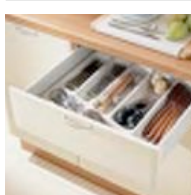

Kit scorrevole 3 coltelli forgiati per portautensili da 45-60 cm

Portaposate per cassetto Tandembox Blum 40-45-60 cm

Cutlery tray for drawer Tandembox Blum 40-45-60 cm